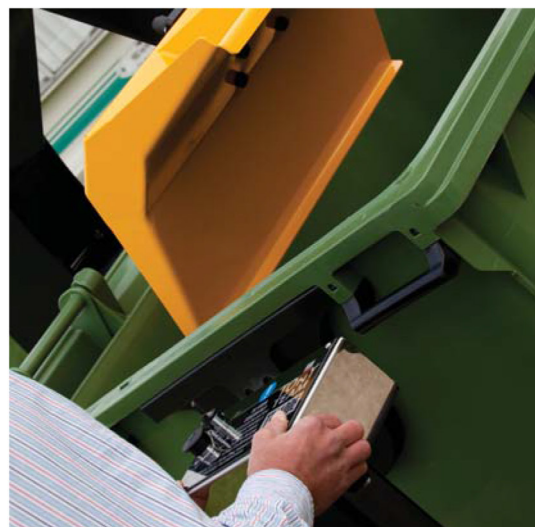

Mobile bin compaction for holiday & leisure parks

Bin compactor with tractor attachment

Total Waste Handling Solutions
for a Better Environment

www.tonyteam.co.uk

Key Features

- Reduces bin numbers
- Prevents overflowing bins & risk of vermin
- Improves environmental credentials
- Reduces vehicular traffic
- Cuts costs